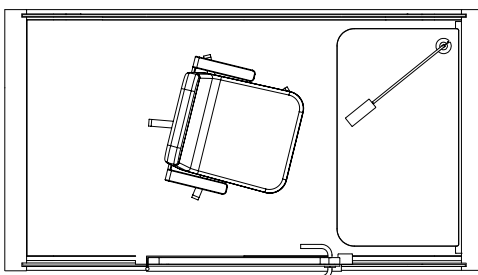

Me Time

Sometimes you need your own space to work without distractions for longer periods of time. The electric table can be adjusted into a sitting or standing position. It also works well with a wheelchair. A handy table, adjustable LED lighting and three power sockets guarantee that your time in the booth is both pleasant and productive.

Chair: Not included

Table: White Formica laminate on birch plywood with varnish trim, 3 x power socket, width 39.4 in, depth 22 in, height 28.3 in (fixed table), height 25.6 in–49.2 in (adjustable).

Lighting: Luxo Ninety white on table

Other: 2 x coat hanger, can be fitted with a wheelchair ramp

- Concentrate
- Get virtual
- Interview
- Relax