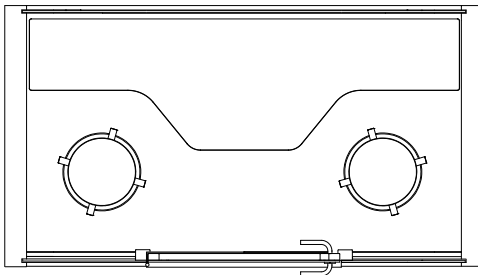

Working with PAL

A high table and handy bar stools make this decor option very efficient for short-term sessions. The shape of the desk is suitable for the teamwork of two, private sessions or video conferences. Working with PAL comes with pleasant LED lighting, three power sockets and stylish coat hangers.

Chairs: 2 x PAL 25.6 in / 31.5 in, painted white / black chairs fit under the table. Upholstery optional.

Table: White Formica laminate on birch plywood with varnish trim, 3 x power socket, depth 23.6 in / 13 in, height 35.4 in / 43.3 in, width 78.7 in

Lighting: LED

Other: 2 x coat hanger

- Concentrate
- Get virtual
- Interview
- Relax

WARM GRAY
Kvadrat Divina
MD 343